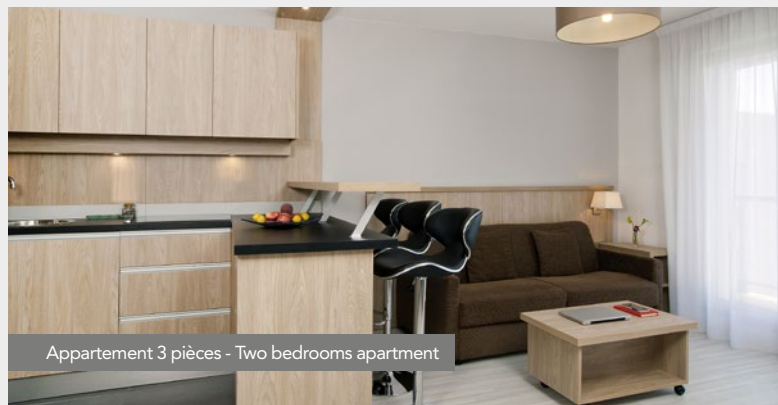

Appartement 3 pièces - Two bedrooms apartment